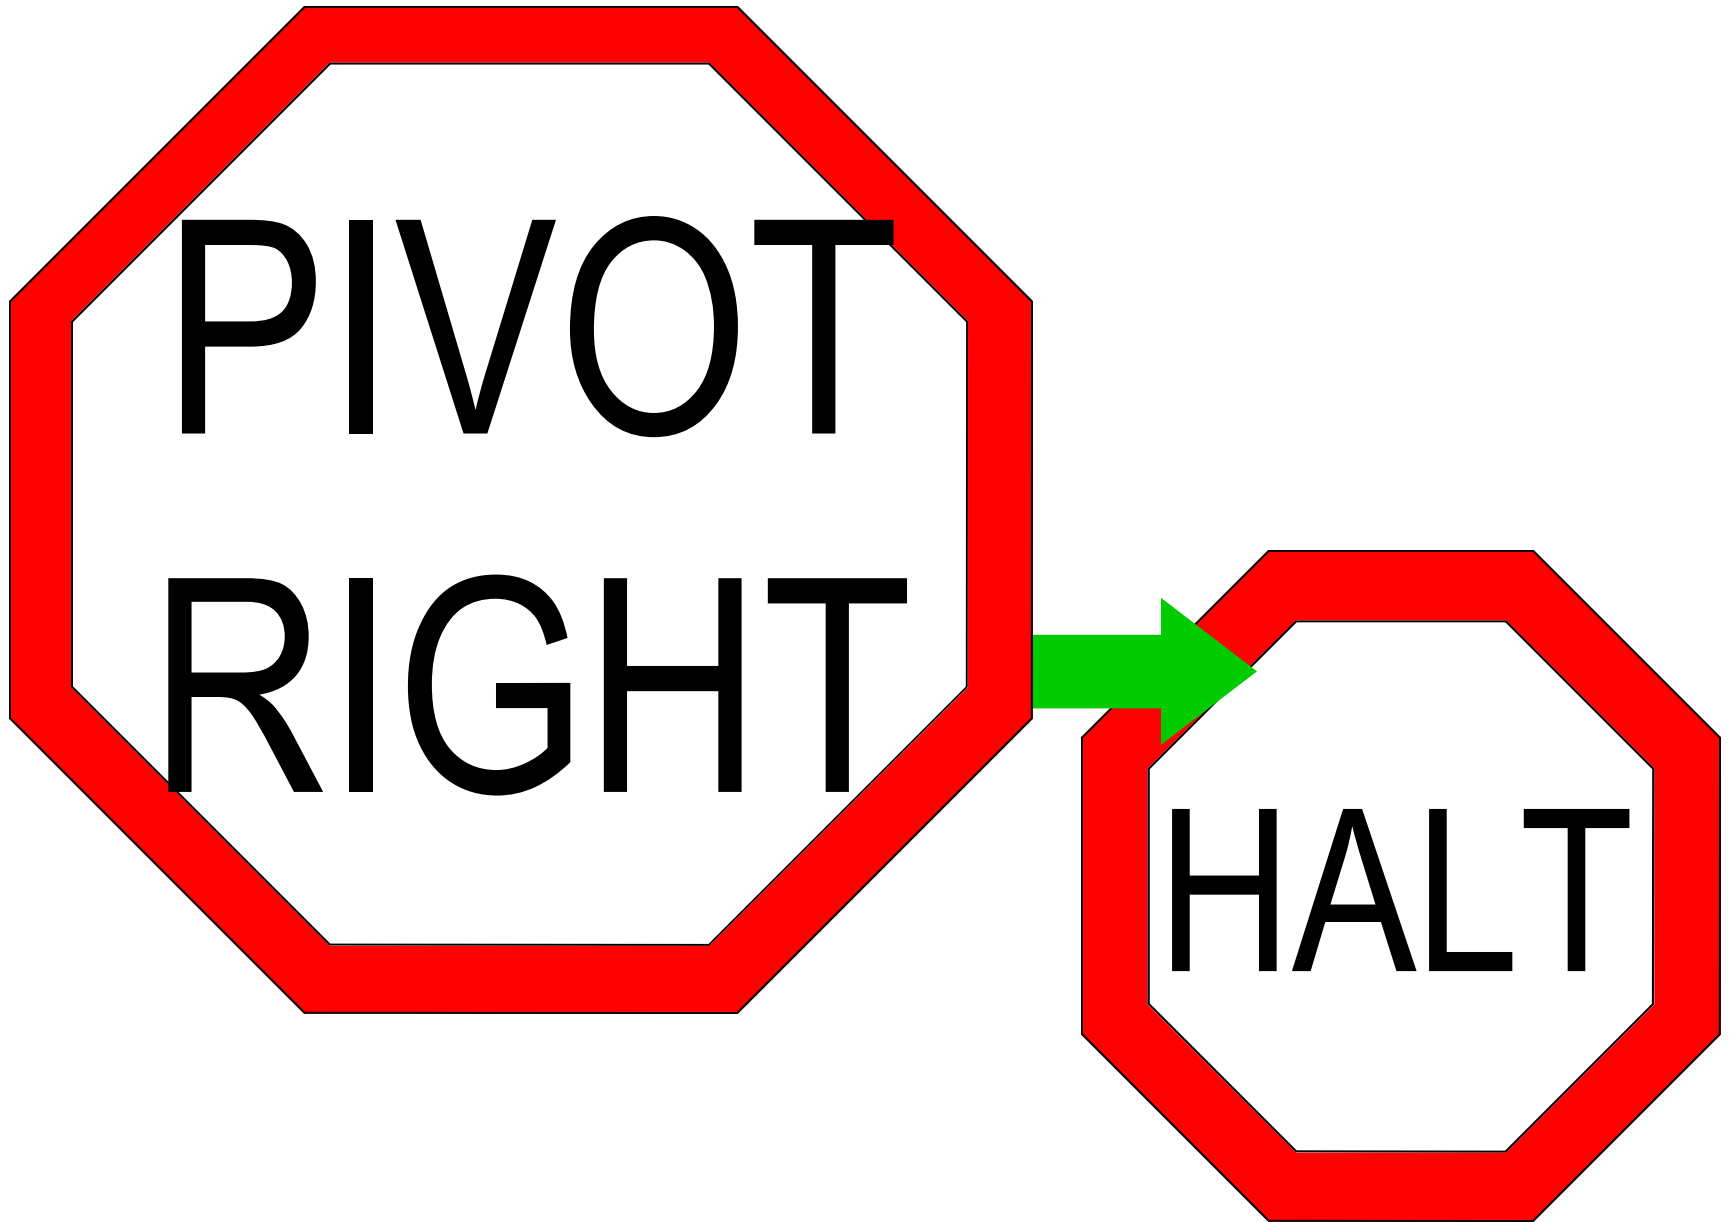

270° RIGHT

270° LEFT

RIGHT ABOUT TURN

ABOUT “U” TURN

CALL FRONT

FORWARD

RIGHT

FORWARD

LEFT

SLOW

FAST

**MOVING
SIDE-STEP
RIGHT**

ZIG

SERPENTINE

STRAIGHT FIGURE 8

SPIRAL RIGHT

SPIRAL LEFT

CONE FIGURE 8

ZAG

Bear

Right

S 33 # ®

Bear

Left